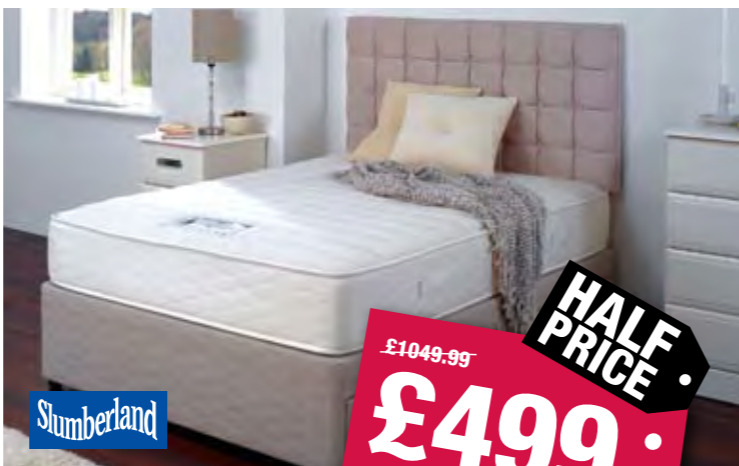

SILENTNIGHT Ultimate Latex
5' (150cm) storage divan set.
Headboards & accessories not included

£1049.99
HALF PRICE
£499